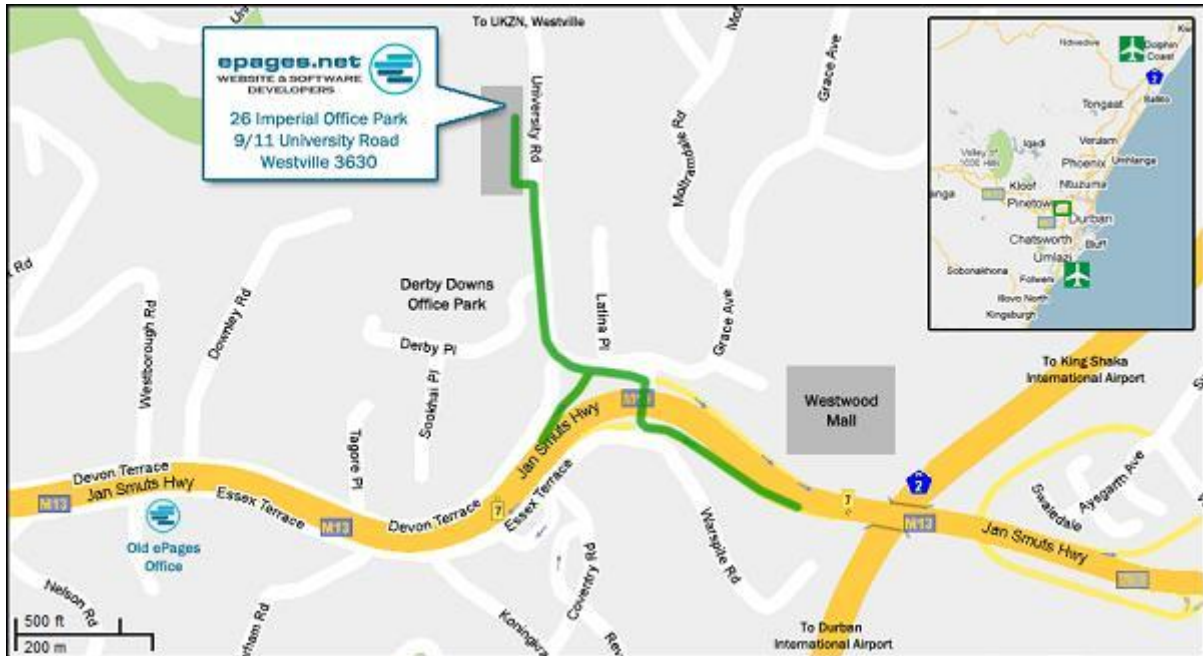

Directions to ePages.net - Westville Office

Ground Floor
26 Imperial Office Park
9/11 University Rd
Westville
3630
Tel: 031 267 9900
info@epages.net \ www.epages.net

Decimal Degrees: -29.824180,30.95575

DD MM SS: 29° 49' 27.0474"
30° 57' 20.6994"

GPS Coordinates: 29 deg. 49.4508 min.
30 deg. 57.3450 min.